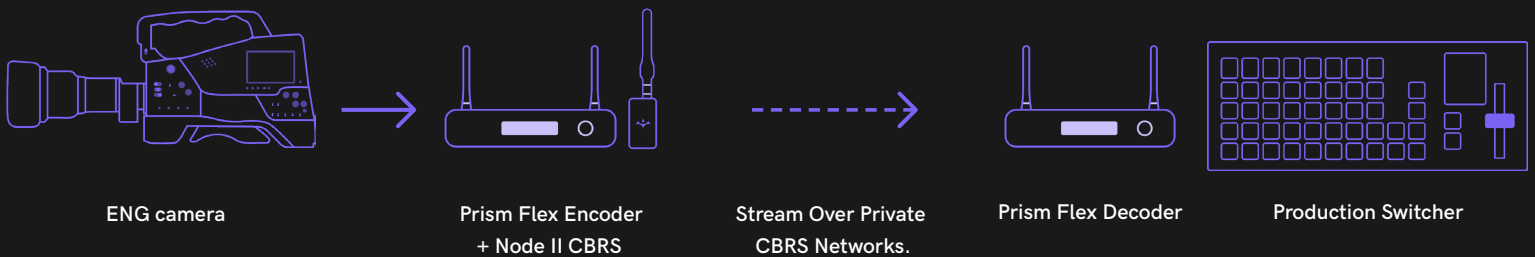

Point to Point

Low latency point to point over Private CBRS Networks.