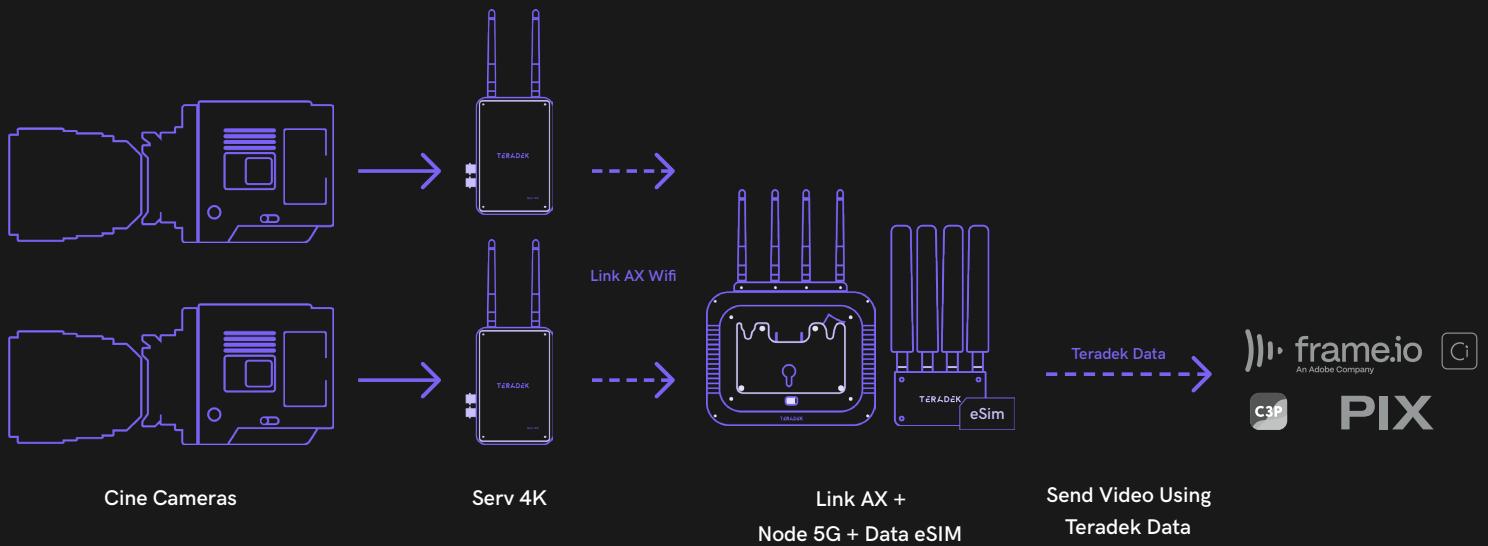

Bonded Workflows

Enhance your Prism Mobile's connection reliability with Node 5G — whether bonding to Core or File to Cloud.

Point to Point

Low latency point to point over Private CBRS Networks.

Camera to Cloud in an Instant

Expedite your camera to cloud workflows with Node 5G and make your upload times faster than ever.

On Set Connectivity

Share your robust Data connection with on set devices using Node 5G and Link AX.

Get in touch with us at live@teradek.com to learn how to incorporate Nodes into your upcoming productions.